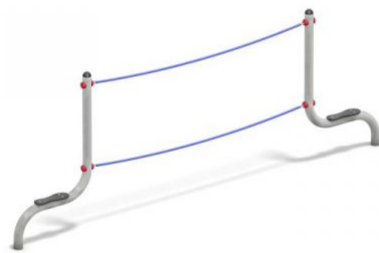

Rope Balance-Challenge

GENERAL INFORMATION

- Dimensions:** 3,73 x 0,11 x 1,38
- Total height:** 1,38 m
- Free fall height:** 0,32 m
- Falling area (M):** 6,73 x 3,08
- Falling area (QM):** 21,00 qm
- Age group:** 3 and older
- Catalog page:** Page 57

The FunRun trail is ideal for school playgrounds or other public places. Much of the FunRun devices have a free fall height of less than 60 cm, and for this reason do not require any fall protection. FunRun courses can be build on a fully sealed surface. Devices where grass is required as underground, are marked accordingly. The units can be combined. Feel free to ask, we will be happy to plan your individual FunRun-Course. The FunRun items train the sense of balance and encourage a fun way to exercise on. The devices are made of galvanized steel tubes.