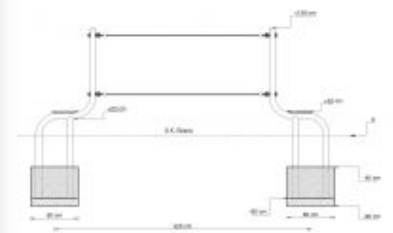

Rope Balance-Challenge

GENERAL INFORMATION

- Dimensions:** 3,73 x 0,11 x 1,38
- Total height:** 1,38 m
- Free fall height:** 0,32 m
- Falling area (M):** 6,73 x 3,08
- Falling area (QM):** 21,00 qm
- Age group:** 3 and older
- Catalog page:** Page 57

The FunRun trail is ideal for school playgrounds or other public places. Much of the FunRun devices have a free fall height of less than 60 cm, and for this reason do not require any fall protection. FunRun courses can be build on a fully sealed surface. Devices where grass is required as underground, are marked accordingly. The units can be combined. Feel free to ask, we will be happy to plan your individual FunRun-Course. The FunRun items train the sense of balance and encourage a fun way to exercise on. The devices are made of galvanized steel tubes.