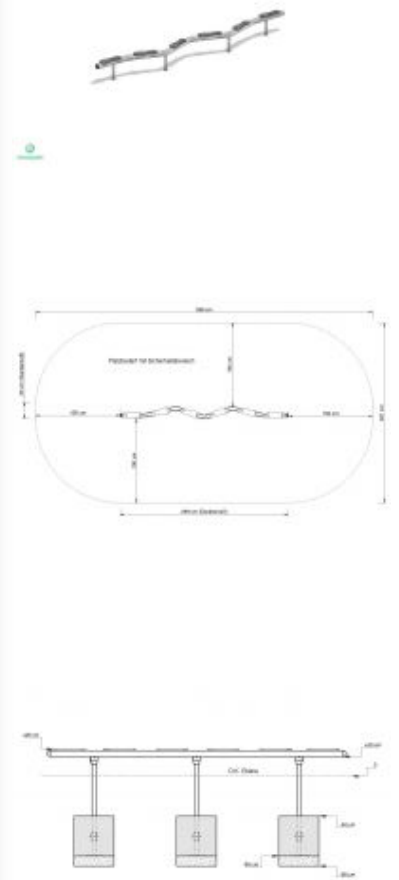

Slalom bridge

GENERAL INFORMATION

- Dimensions:** 2,99 x 0,30 x 0,28
- Total height:** 0,28 m
- Free fall height:** 0,28 m
- Falling area (M):** 5,99 x 3,21
- Age group:** 3 and older
- Catalog page:** Page 57

The FunRun trail is ideal for school playgrounds or other public places. Much of the FunRun devices have a free fall height of less than 60 cm, and for this reason do not require any fall protection. FunRun courses can be build on a fully sealed surface. Devices where grass is required as underground, are marked accordingly. The units can be combined. Feel free to ask, we will be happy to plan your individual FunRun-Course. The FunRun items train the sense of balance and encourage a fun way to exercise on. The devices are made of galvanized steel tubes.